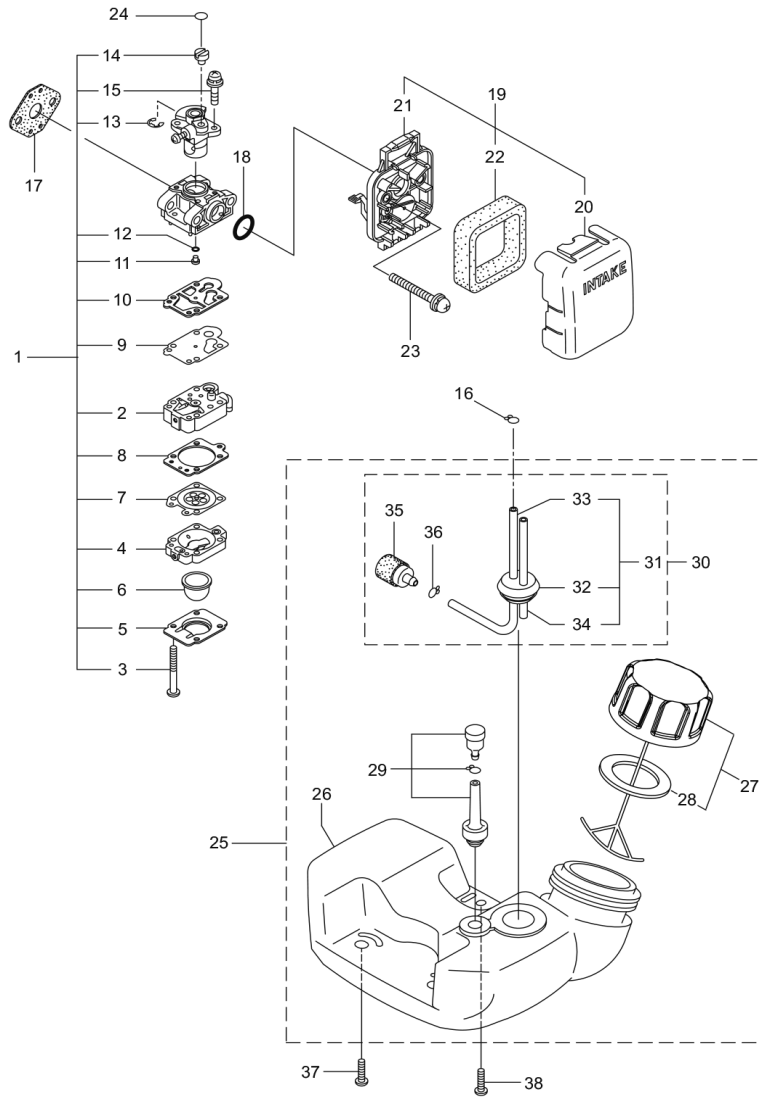

KJBL21
5. CARBURETOR, FUEL TANK

Status	Position	Parts Number	Parts Name	Unit Quantity	Set Unit Quantity	Specification	Remarks	Maker code
	1	283893	CARBURETOR ASSY	1		WYL-249	Incl.2-15 New gasket required	
	2	263739	CARBURETOR BODY	1		WB5-2571		
	3	262996	SCREW	4	5	WB96-425		
	4	262991	PURGE BODY	1		WB5-2557		
	5	262992	COVER	1		WB21-3147		
	6	261874	PRIMER	1		WB188-12		
	7	283905	DIAPHRAGM METERRING	1		WB95-614		
	8	262993	GASKET	1		WB92-359		
	9	262994	DIAPHRAGM	1		WB95-99		
	10	282576	GASKET	1		WB92-415		
	11	262730	JET	1		WB112-290 39	#39	
	12	261871	O-RING	1		WB16-104		
	13	261876	RING	1		WB16-71		
	14	261658	SWIVEL	1		WB52-34		
	15	264682	SCREW	2		WB96-364		
	16	261117	CLIP	1				
	17	261864	GASKET	1	5			
	18	264691	O-RING	1	5			
×	19	266420	CLEANER ASSY	1		CAA-76	Incl.20-22	
	20	264709	AIR CLEANER COVER	1		AIR FILTER		
	21	266433	HOUSING ASSY	1				
	22	264695	FILTER	1		WB125-62		
	23	269834	SCREW	2	5	M5X60WSW+		
	24	280020	CAP	1	5	ベッソウピン		
	25	282795	FUEL TANK ASSY	1		A50B52C160D85	Incl.26-36	
	26	285664	FUEL TANK	1				
	27	275306	FUEL TANK CAP ASSY	1			Incl.28	
	28	274875	PACKING	1		KRYNAC4975F		
	29	261696	BREATHER ASSY	1				
	30	265752	FUEL PIPE	1			Incl.31-36	
	31	264031	FUEL PIPE ASSY	1			Incl.32-34	
	32	261115	GROMMET	1				
	33	261690	FUEL PIPE	1		3X5X160L(カ)	160L	
	34	263038	RETURN PIPE	1		3X6X85(キ)	3x6x85L	
	35	264653	FILTER ASSY	1		125-935		
	36	261117	CLIP	1				
	37	269828	SCREW	2	5	M5X16W+-11.6	M5x16	
	38	281208	SCREW	1	5	M5X16W+-11.6	M5x16